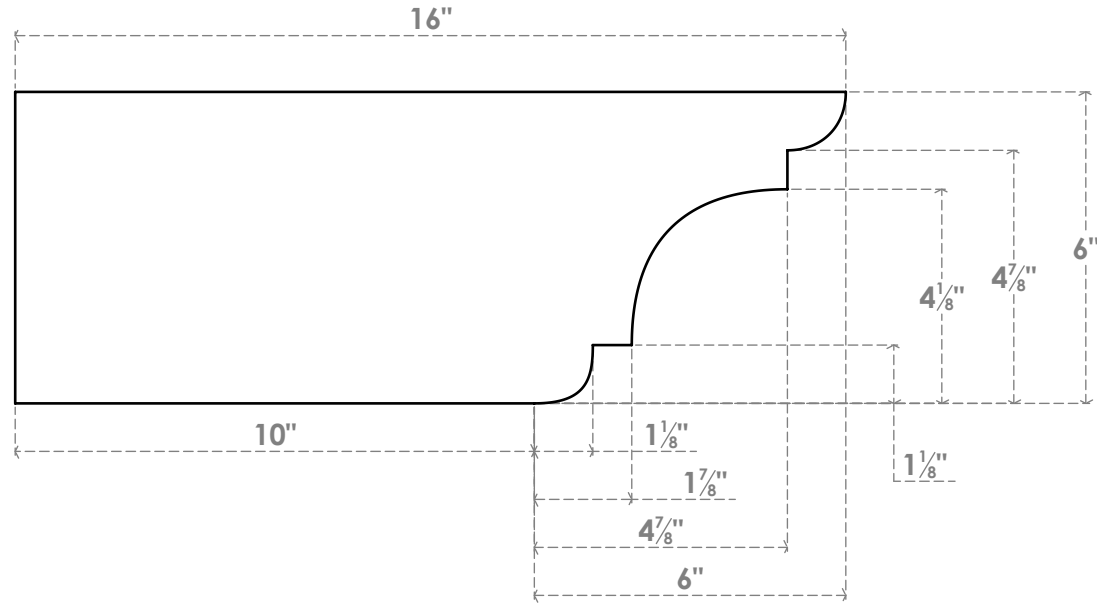

RFTP03X06X16NEB

3"W X 6"H X 16"L NEW BRIGHTON ARCHITECTURAL GRADE PVC RAFTER TAIL

SIDE PROFILE

FRONT PROFILE

ISOMETRIC

EKENA MILLWORK
 2300 WEST MAIN ST.
 CLARKSVILLE, TX 75426
 TOLL FREE: 866-607-0453
 WWW.EKENAMILLWORK.COM