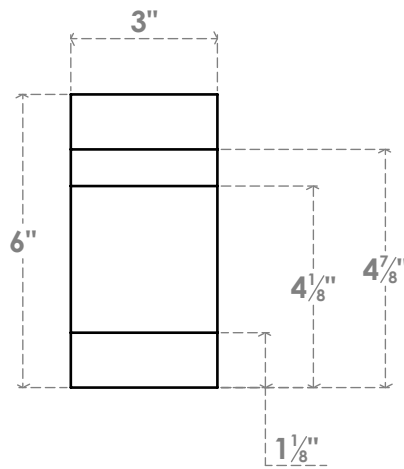

RFTP03X06X16NEB

3"W X 6"H X 16"L NEW BRIGHTON ARCHITECTURAL GRADE PVC RAFTER TAIL

SIDE PROFILE

FRONT PROFILE

ISOMETRIC

EKENA MILLWORK
 2300 WEST MAIN ST.
 CLARKSVILLE, TX 75426
 TOLL FREE: 866-607-0453
 WWW.EKENAMILLWORK.COM

NOTES

1. INSTALLATION TO BE COMPLETED IN ACCORDANCE WITH MANUFACTURER'S SPECIFICATIONS.
2. DRAWING MAY NOT BE TO SCALE
3. THIS DRAWING IS INTENDED FOR DESIGN AND PLANNING PURPOSES ONLY.
4. ALL INFORMATION CONTAINED HEREIN WAS CURRENT AT THE TIME OF DEVELOPMENT BUT MUST BE REVIEWED AND APPROVED BY THE PRODUCT MANUFACTURER TO BE CONSIDERED ACCURATE.
5. ARCHITECTURAL GRADE PVC PRODUCTS ARE MADE FROM EXPANDED CELLULAR PVC AND COME NATURALLY WHITE BUT MAY BE PAINTED